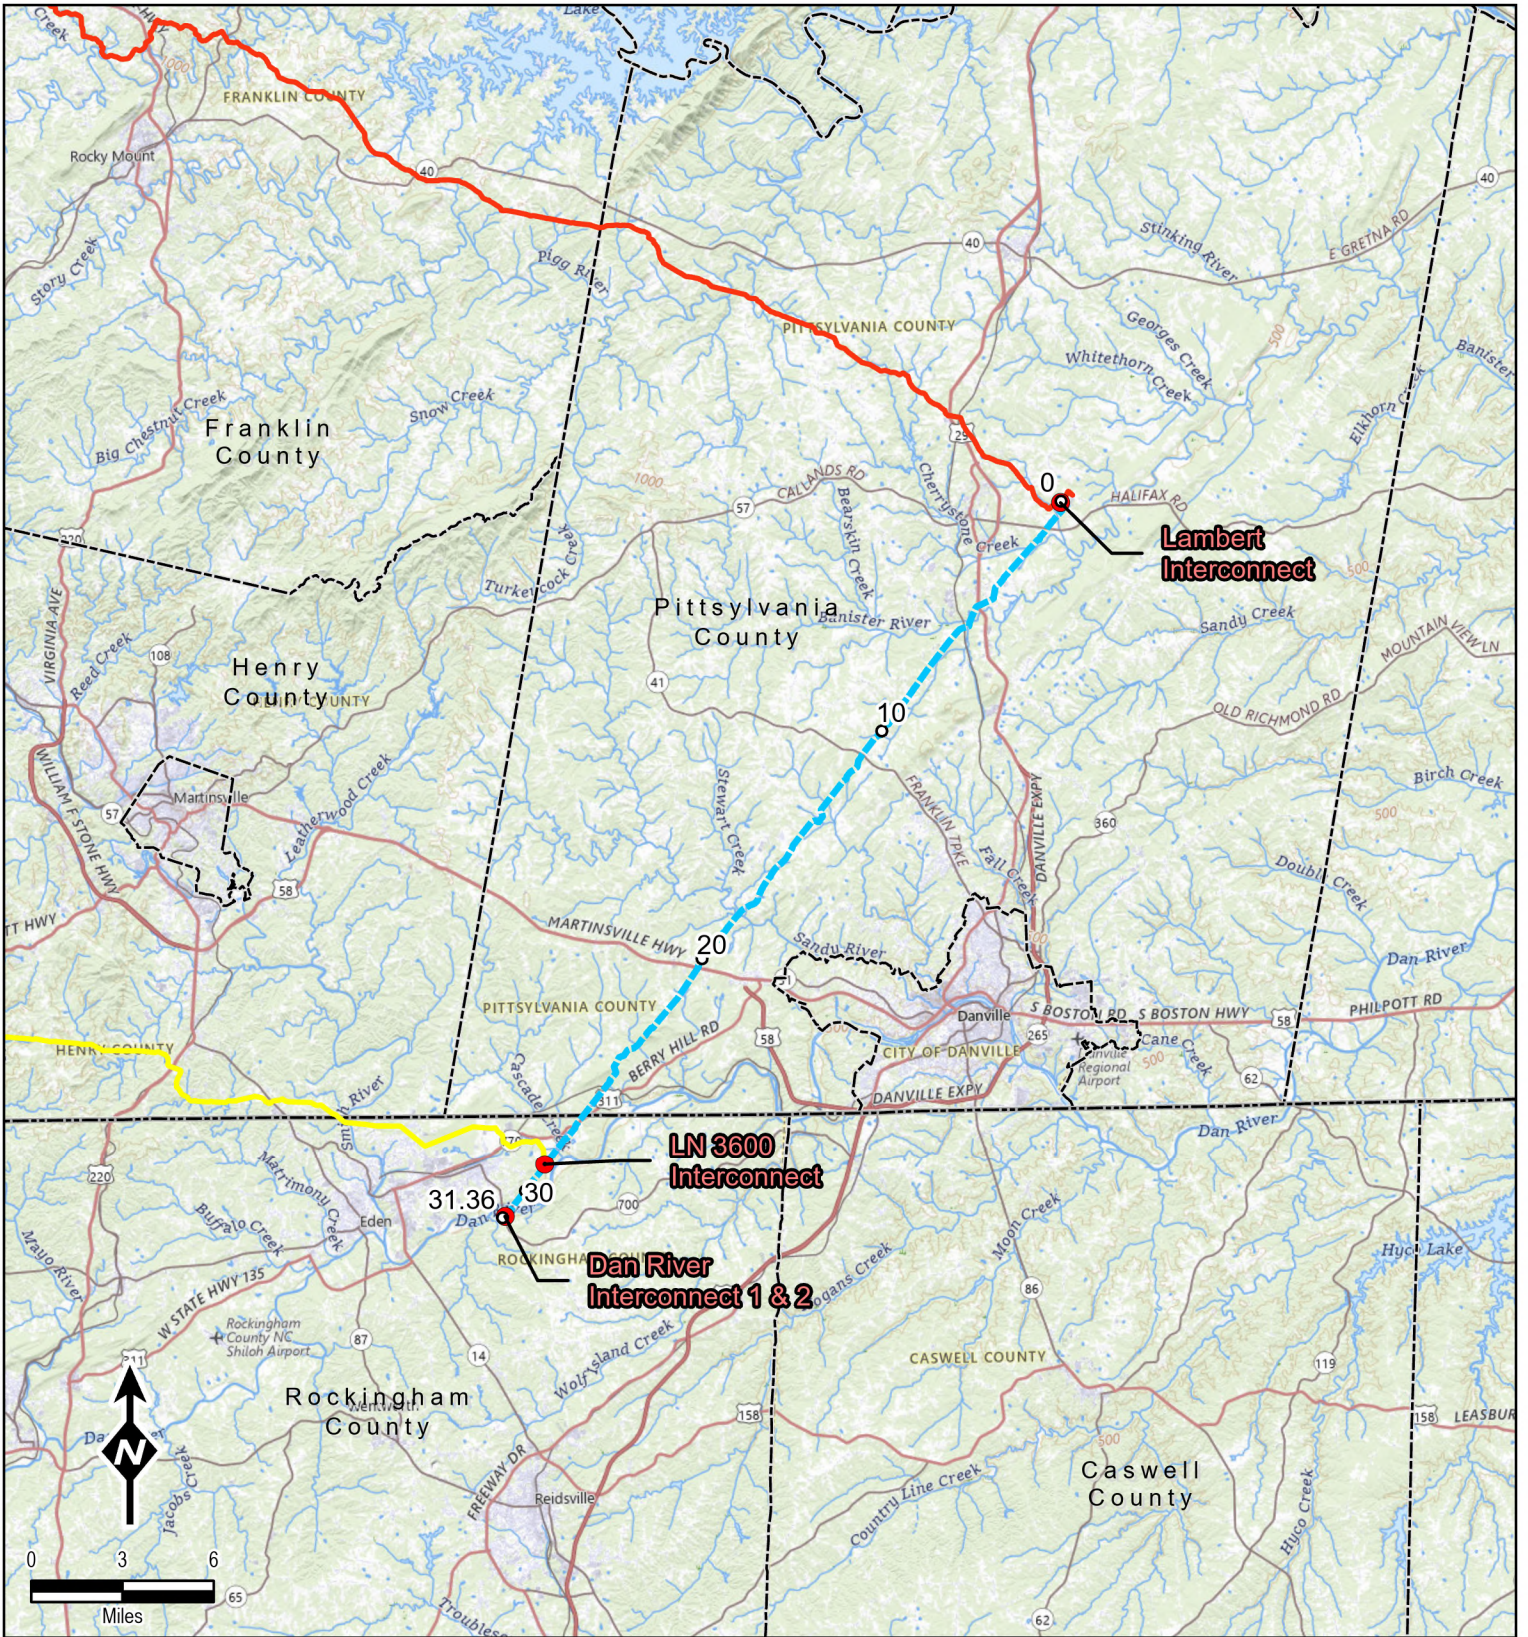

MOUNTAIN VALLEY PIPELINE, LLC

DOCKET NO. CP25- -000

EXHIBIT F

LOCATION OF FACILITIES

\\log-vfile01\Public\Projects\300423 - NextEra MVP Southgate\CA - CADD\GIS\Maps\Exhibit F - Fac Loc NOV 2024.aprx

Legend	
	Proposed Pipeline Route
	Mountain Valley Pipeline
	East Tennessee Natural Gas
	Meter Station
	State Boundary
	County Boundary

Data Sources: ESRI, USGS, TRC, EQT

1 Inch = 6 Miles
When Printed 8.5x11

Mountain Valley
PIPELINE LLC

Exhibit F

Location of Facilities

600 Willowbrook Ln
West Chester, PA 19382
November 2024